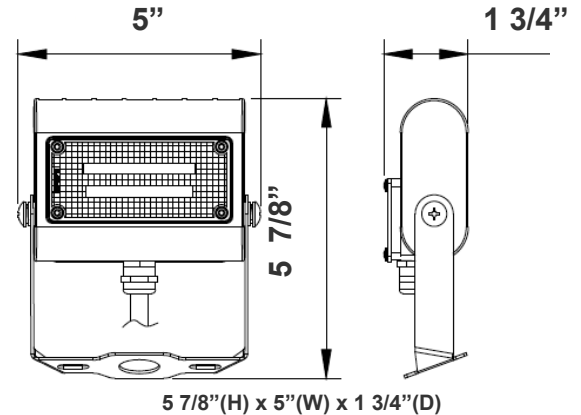

Features

- DLC Premium & LED High-Lumen Flood lights
- Solid State Lighting Technology for Long Life
- No Maintenance Needed and High-Efficiency
- 70,000 Hours Rated Life
- 7-Year Warranty
- Optic Lens Type: III

Technical Specifications

Electrical:

- Voltage: 120~277V AC/50~60 Hz
- Wattage: 15W
- Power Factor: >0.9
- Efficacy: 130 LPW

Mechanical:

- Die-cast Aluminum Housing with Powder Coat Finish (Dark Bronze and White Finish)
- Solid State Lighting technology for long life, no Maintenance needed and High-Efficiency
- High Conductive Aluminum LED Board
- 270° Adjustable Yoke Mount
- IP Rating: IP65
- Operating Temperature: -40°F to 104°F
- Suitable for Wet Locations

Lighting:

- Dimming: 0~10V Dimmable
- Optic Lens Type: III
- Cord type: 13" #18 AWG stranded wires
- Total Lumens: 1950LM
- Color Temperature: 3000K/ 4000K/ 5000K
- Color Rendering Index: ≥ 82
- Beam Angle: 120°X 90°

Applications:

- Ideal for general site lighting, alleys, loading docks, doorway, pathway and parking areas.
- Replace existing HID flood lights/ wall packs

Other Models:

- 30W | 3900LM | LFX-SM-10-30W-30K-TR
- 30W | 3900LM | LFX-SM-10-30W-50K-TR
- 50W | 6500LM | LFX-MD-15-50W-30K-TR
- 50W | 6500LM | LFX-MD-15-50W-50K-TR

Phone: (877) 805-2252 | Fax: (877) 805-2252
www.westgatemfg.com |