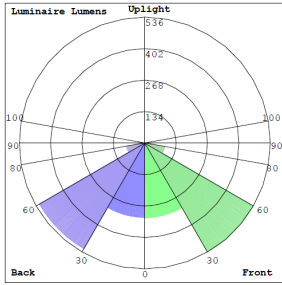

Photometrics: LFX-XS-15W-TR

BUG Rating: B1-U0-G0